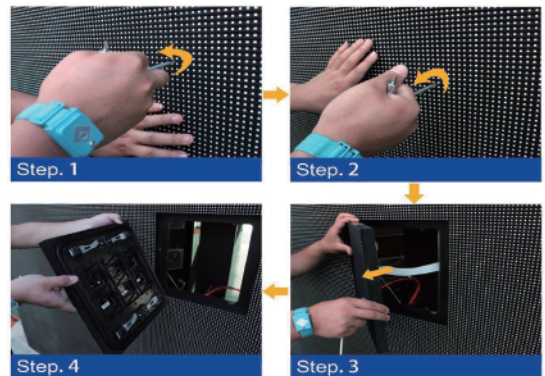

Fast Installation and Easy Maintenance

- › Fast lock system guarantees a quick and easy installation
- › Mechanical Front access